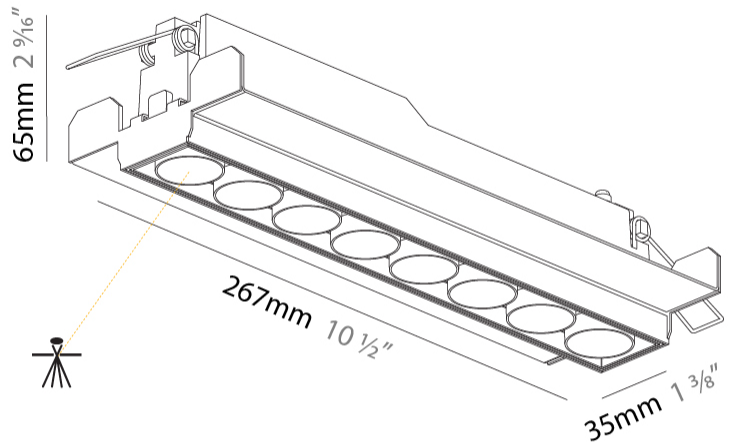

GENERAL

Series: Magiq Micro Dot
Subseries: Magiq 8 Cell Micro-Dot
Brand: Prolicht
Division: Architectural
Mounting Type: Trimless
Mounting Location: Ceiling
Subcategory: Downlight

PHYSICAL

Shape: Rectangle
Length (mm): 267
Length (in): 10 1/2
Width (mm): 35
Width (in): 1 3/8
Height (mm): 64
Height (in): 2 1/2
Ceiling Thickness (mm): 12.5
Ceiling Thickness (in): 1/2
Min. Recessing Depth (mm): 100
Min. Recessing Depth (in): 3 15/16
Light Distribution: Downlight
Weight (kg): 0.737
Weight (lbs): 1.61
Fixture Material: Aluminum Die Cast
Cut-out Measurements: 272mm / 10 11/16" x 42mm / 1 5/8"
Upon Request: Unique Ceiling Thickness

ELECTRICAL

Lamp Type: LED (Zhaga Standard)
Input Wattage (W): 30.2
Total Output Wattage (W): 25.9
Dimming: Tri-Mode (Non-Dimming and Phase Dimming (120Vac only) and 0-10V Dimming)
Driver Included: No
Driver Location: Remote
Driver Type: Constant Current - Universal
Driver Class: Class 2
Input Voltage (V): 120 - 277
Constant Current (MA): 1050

LED

Number of LEDs: 8
Color Temperature (°K): 2700 / 3000 / 3500 / 4000
Max. Delivered Lumen (lm): 1281 / 1388 / 1412 / 1441
Nominal Lumen (lm): 1761 / 1908 / 1941 / 1980
CRI: >90 CRI
Lamp Life (hrs): 50000
Upon Request: Special Color Temperature

OPTICAL

Optic°: 21 / 38
Upon Request: Special Beam Angles

RATINGS AND CERTIFICATIONS

Certified By: CSA Certified to UL and CSA Standards
IP rating: IP44

272mm x 42mm
10 11/16" x 1 5/8"

100mm
3 15/16"

12 1/2mm
1/2"